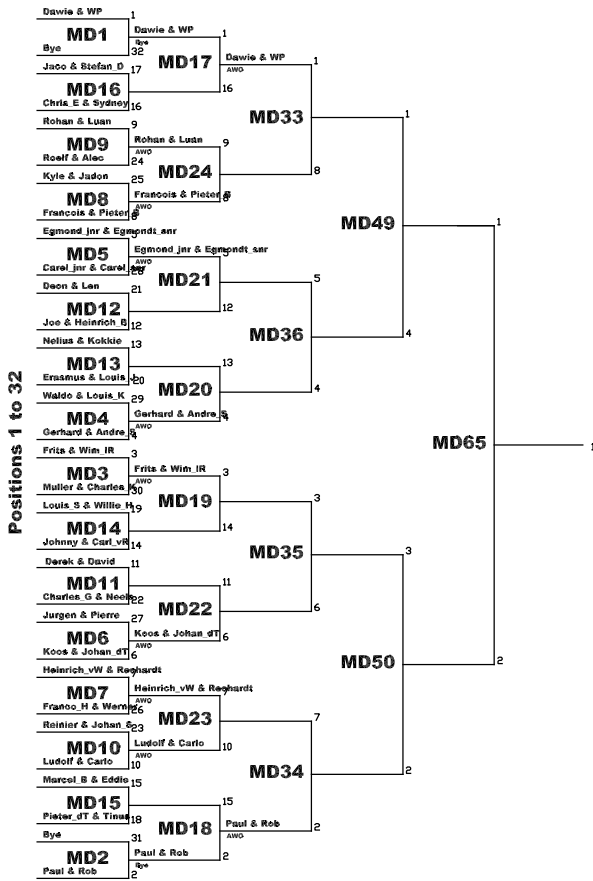

Auto Walk Over - Difference of 12 places or more

Mens Doubles

Mens Doubles