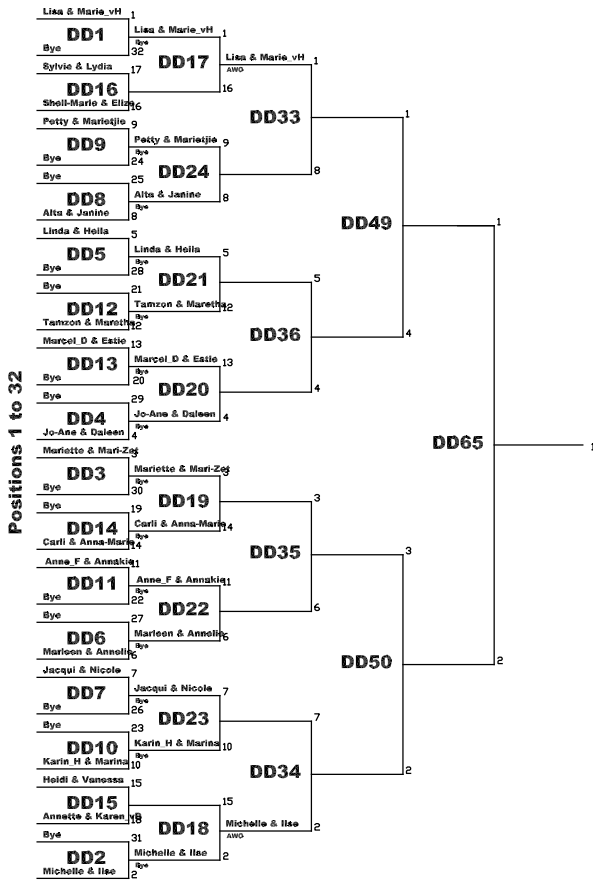

Auto Walk Over - Difference of 12 places or more

Ladies Doubles

Ladies Doubles